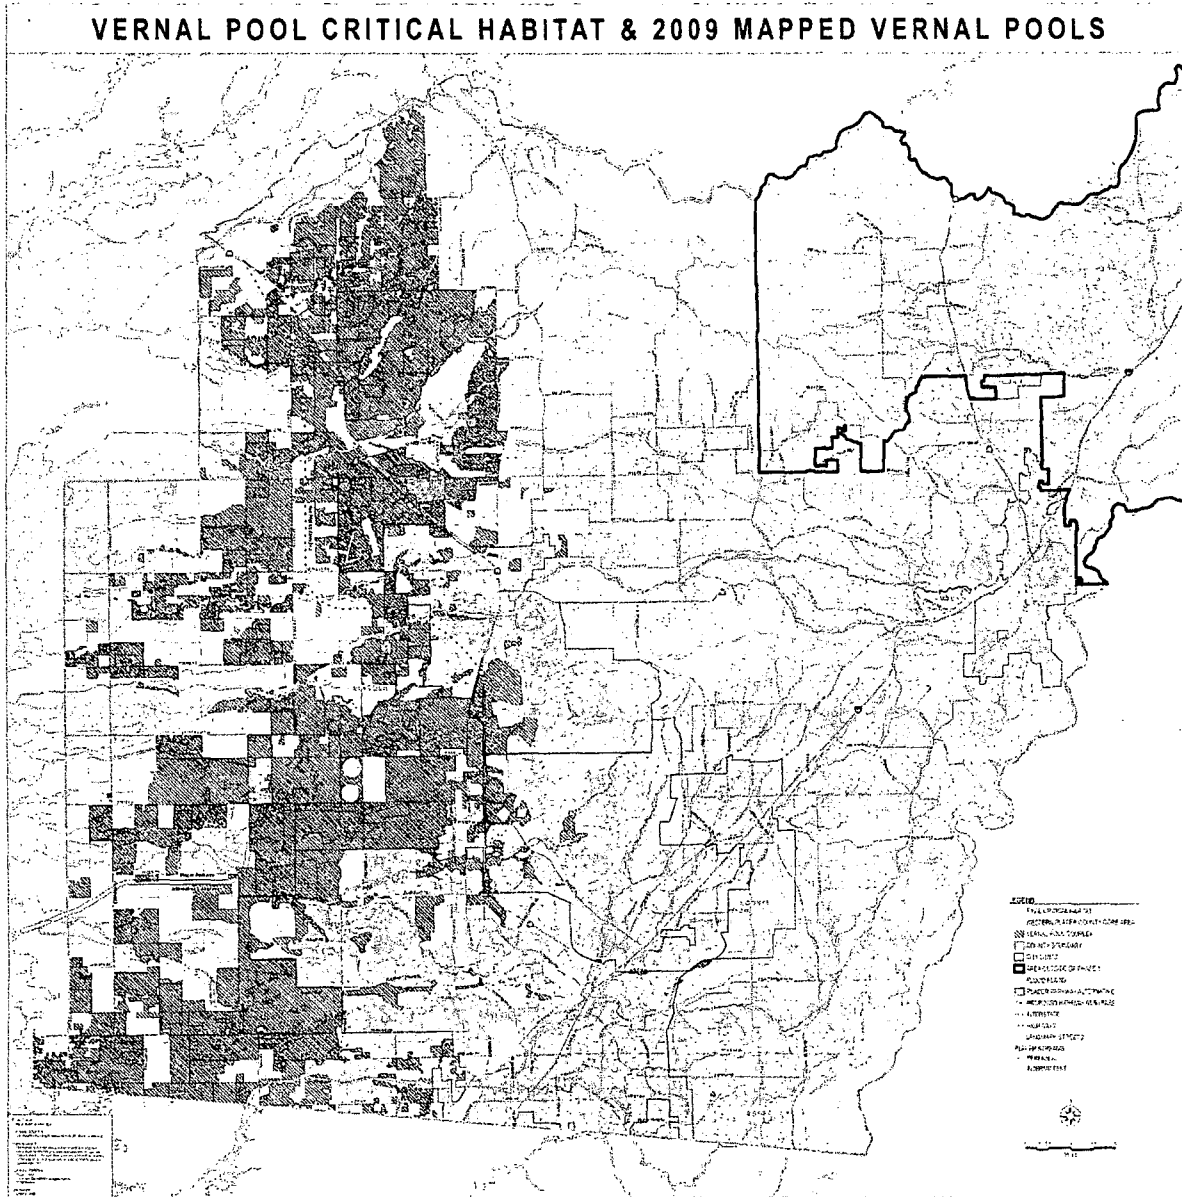

Exhibit E
Placer County Vernal Pool Habitat (green cross-hatch)
With USFWS Critical Habitat (orange) and
Vernal Pool Recovery Core Area (yellow)

124