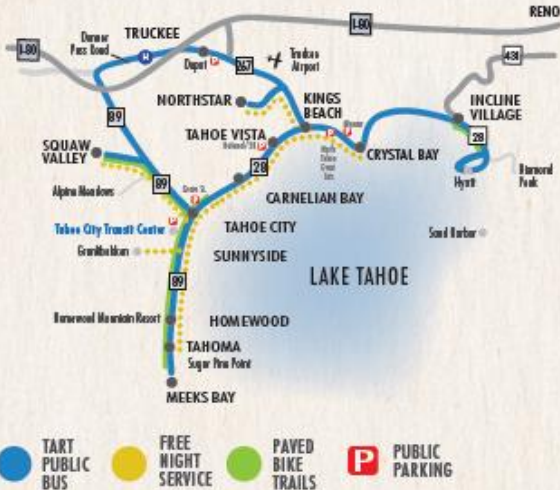

TART's spring routes will be as follows:

- NEW - TART's FREE Night service, offering nightly bus service between Crystal Bay and Squaw Valley until 10p.m., Tahoe City and Tahoma until 9:30p.m. , and Crystal Bay and Northstar until 9:30p.m. Please check the schedule on tahoetruckeetransit.com for exact pick-up times.
- The TART mainline route connecting Incline Village, Crystal Bay, Kings Beach, Tahoe Vista, Carnelian Bay, and Tahoe City will operate hourly between 6 a.m. and 7 p.m.
- The TART mainline West Shore route will offer hourly connections between Tahoe City and the West Shore between 7 a.m. and 6 p.m.
- TART's state Route 267 route connecting Crystal Bay, Kings Beach, Northstar and Truckee will operate hourly between 7 a.m. and 6 p.m.
- The TART state Route 89 route connecting Tahoe City, Squaw Valley and Truckee will operate hourly between 6 a.m. and 6 p.m.
- TART's Truckee local route operating in Truckee with connections to Donner Lake, Crossroads, Gateway, downtown Truckee and Henness Flat will provide service Monday – Saturday between 9 a.m. and 5 p.m.

Connections between routes can be made daily at Crystal Bay, Tahoe City Transit Center and the Truckee Train Depot.

TART regional route bus passes may be purchased with a credit card at the Tahoe City Transit Center. Bus passes may also be purchased when boarding the bus using exact change.

Regional Routes:

Lake Tahoe's North & West Shores, Squaw Valley, Northstar, Truckee, and all of the places in between.

Truckee Local Route:

Service throughout Truckee. Connects with regional routes, as well as Dial-A-Ride services throughout Truckee.

Free Night Service

April 10–June 28. 7pm–9pm
Stops at TART bus stops.

West Shore, North Shore, Squaw Valley, Northstar and Crystal Bay.

NORTH LAKE TAHOE EXPRESS

Daily airport shuttle, connects with TART.

TRUCKEE LOCAL ROUTE (MONDAY–SATURDAY)