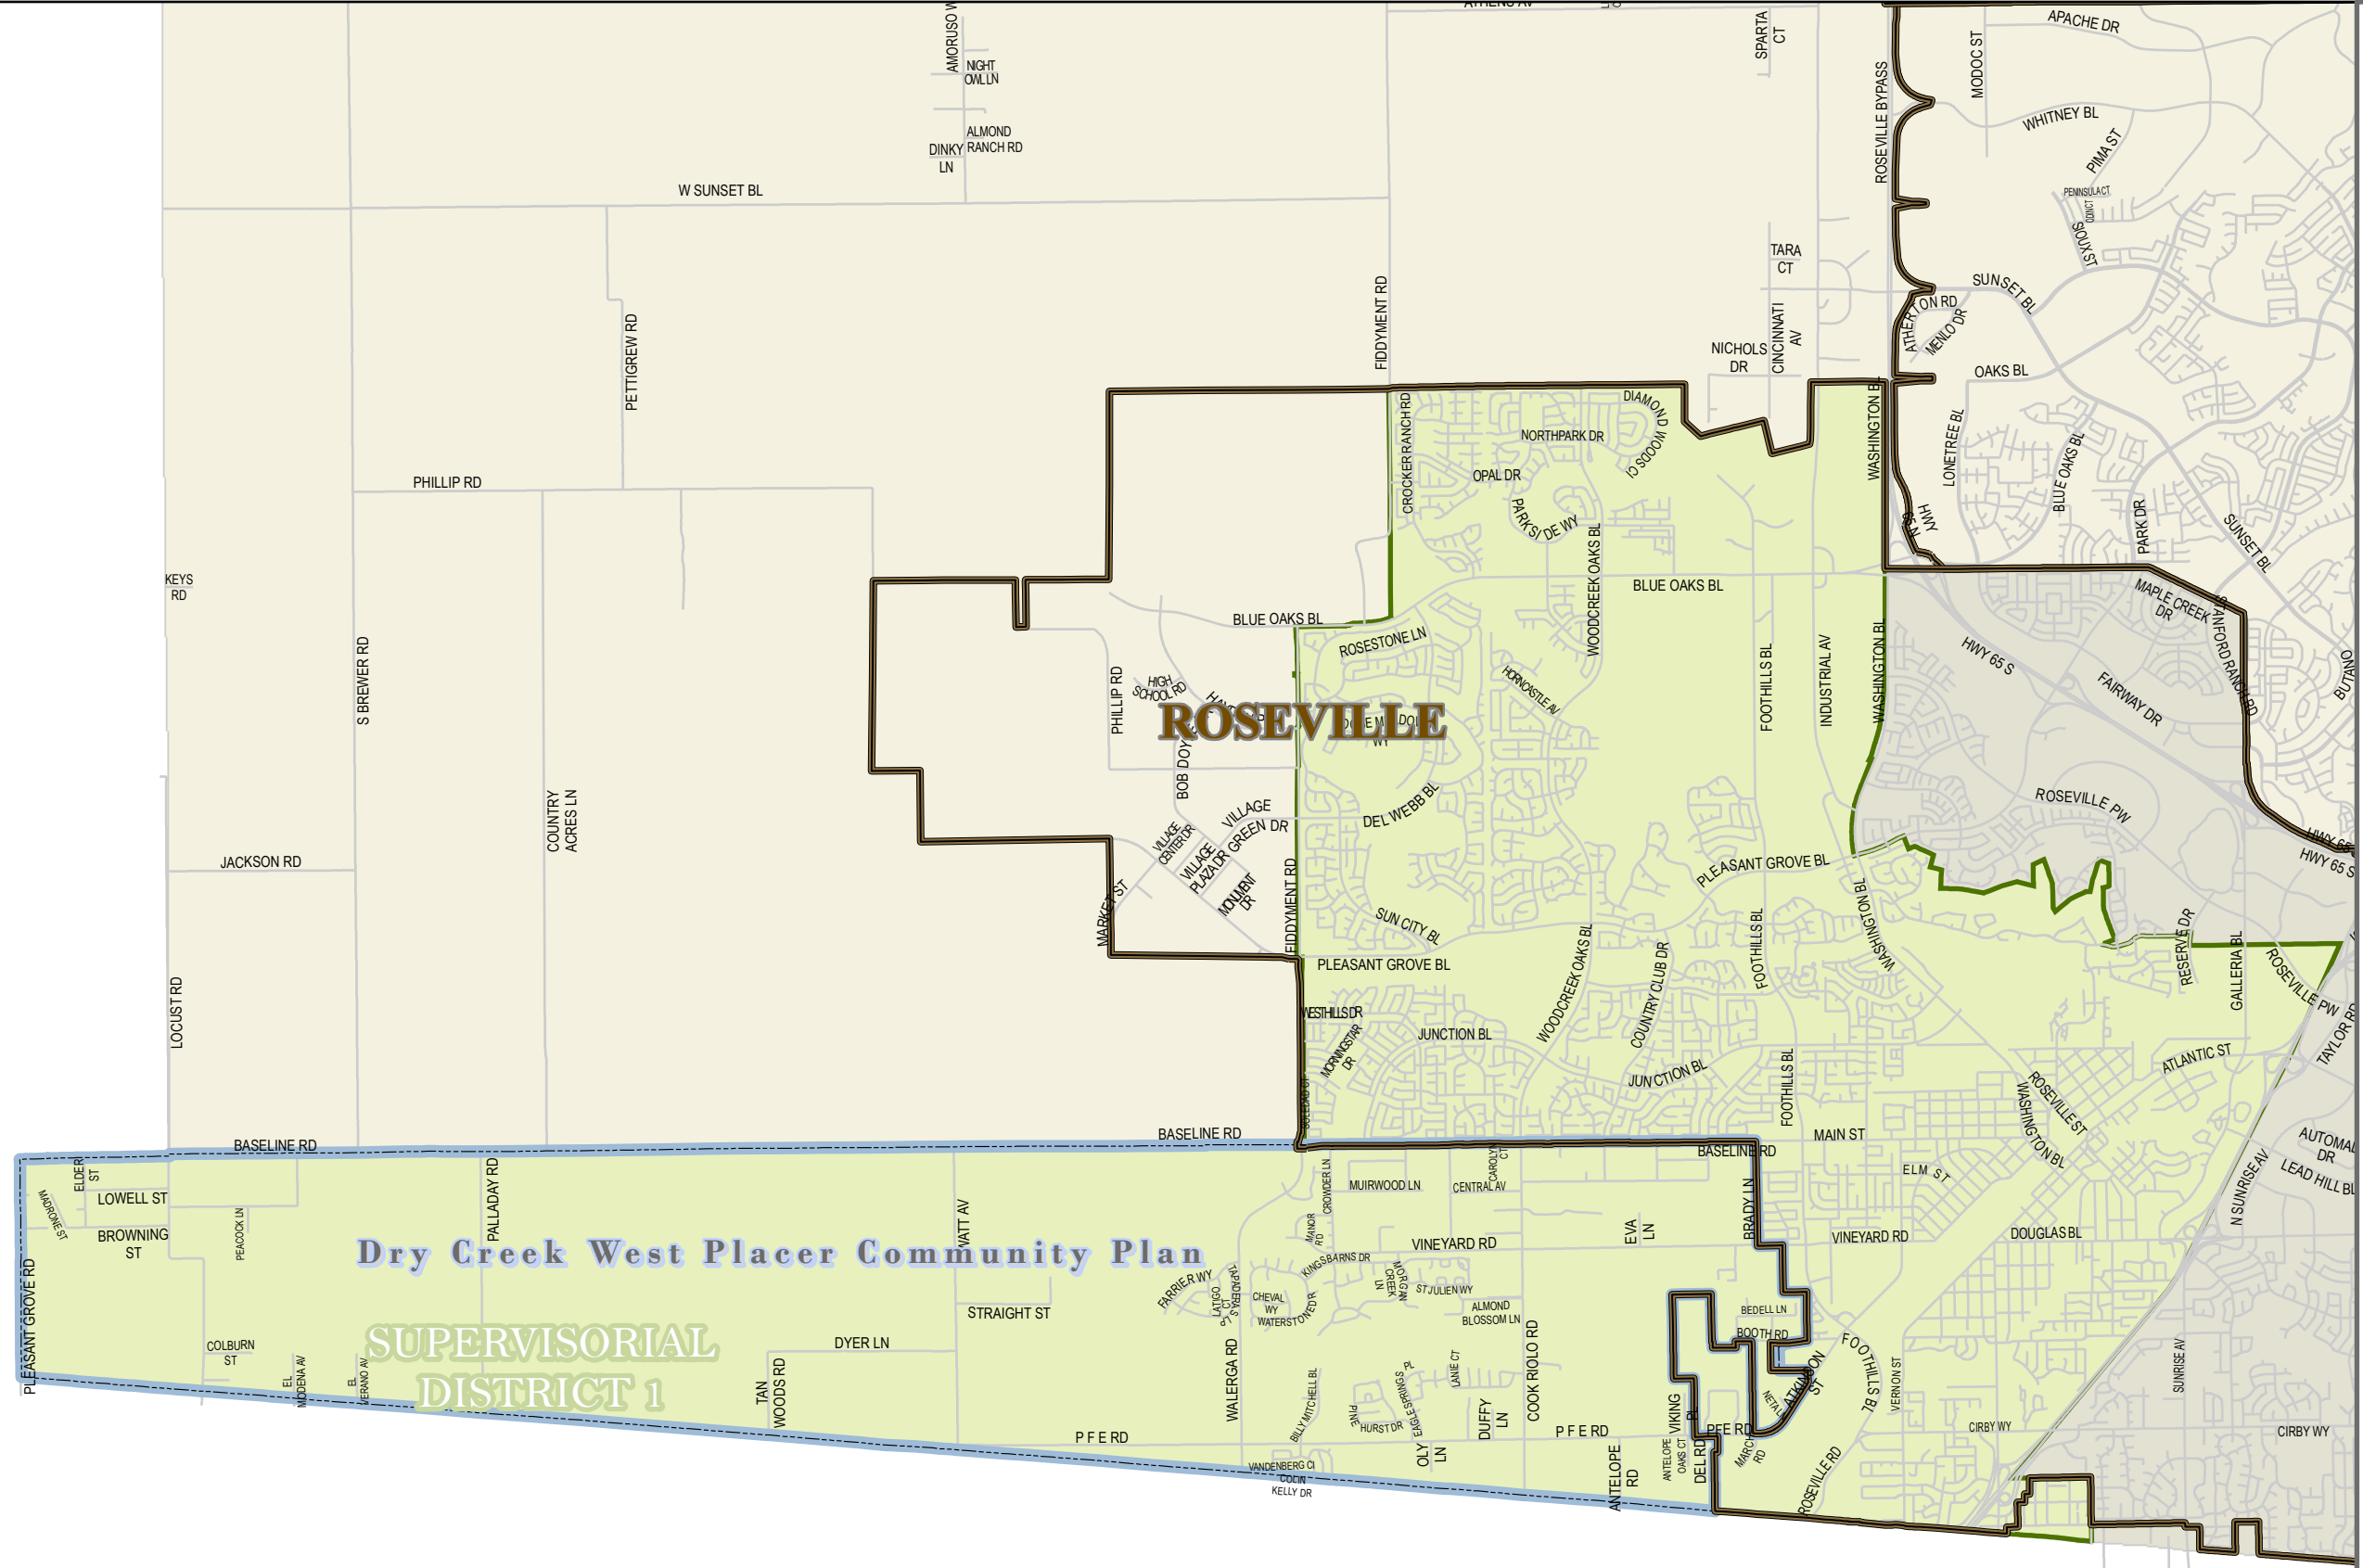

District 1 Dry Creek Community Plan

Legend

- City Limits
- Dry Creek West Placer Community Plan
- Board of Supervisors District 1