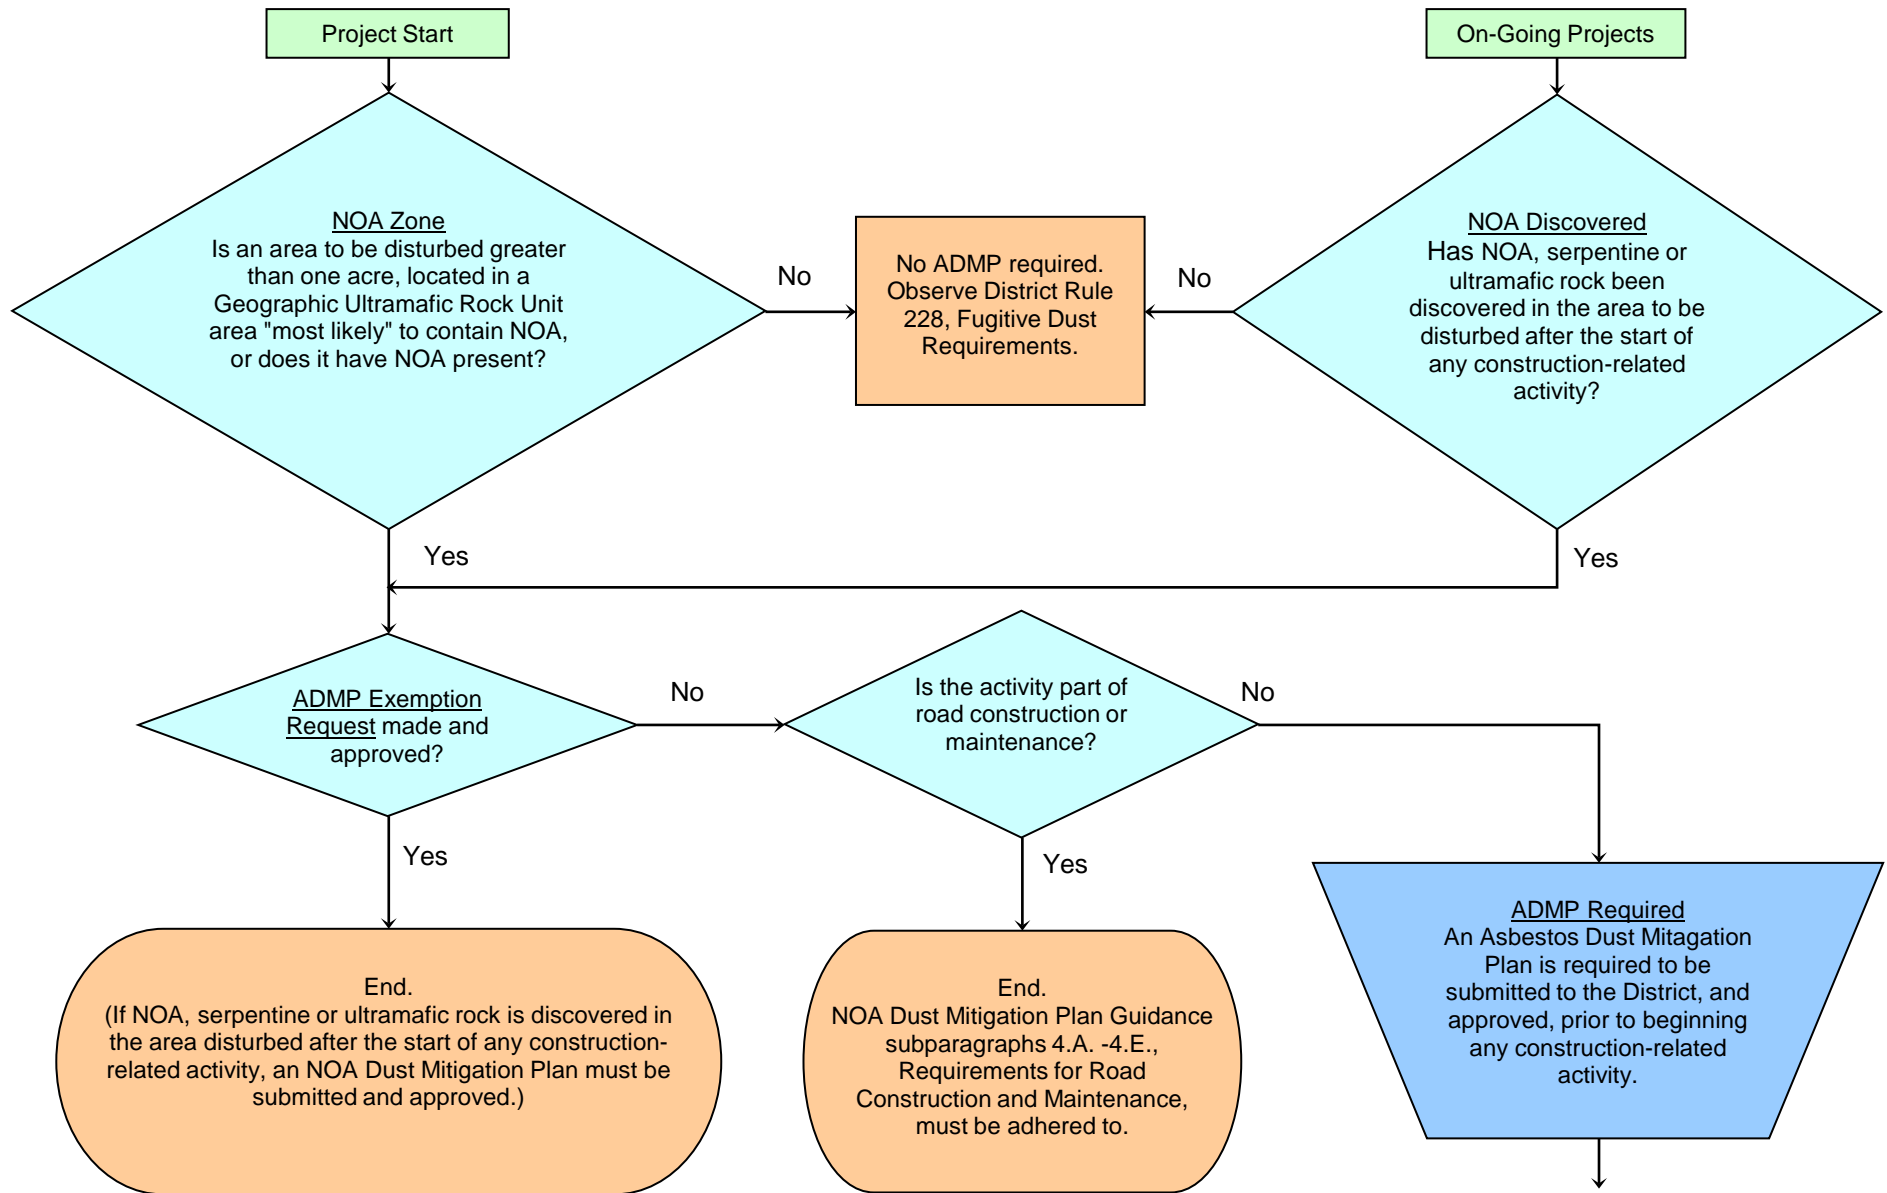

NOA DUST MITIGATION PLAN FLOWCHART

AREAS TO BE DISTURBED GREATER THAN ONE ACRE Page 1

Proceed to ADMP Flowchart Page 2

NOA DUST MITIGATION PLAN FLOWCHART

AREAS TO BE DISTURBED GREATER THAN ONE ACRE Page 2